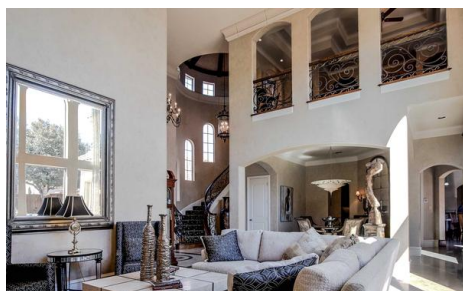

## NEW LISTING IN RICHARDSON!

5 bedrooms | 5/1 bathrooms | 5235 sq.ft. | 3 garages | built 2002 | lot 0.45

**\$ 1,200,000** Residential Home

Magnificent Custom Built Estate in Gated Hills of Breckenridge Estate is Comfortable Elegance at its Finest. Lush Landscaping, Negative Edge Pool & Spa & Fabulous Outdoor Living!