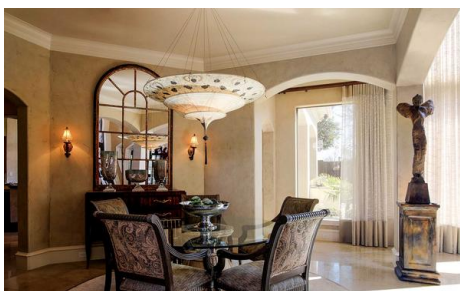

## NEW LISTING IN RICHARDSON!

5 bedrooms | 5/1 bathrooms | 5235 sq.ft. | 3 garages | built 2002 | lot 0.45

**\$ 1,200,000** Residential Home

Magnificent Custom Built Estate in Gated Hills of Breckenridge Estate is Comfortable Elegance at its Finest. Lush Landscaping, Negative Edge Pool & Spa & Fabulous Outdoor Living!